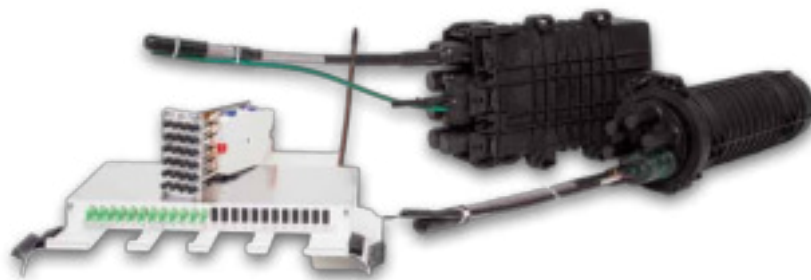

Rope Type and Applications / Seilart und Anwendungsbereiche

Rope Type <i>Seiltyp</i>	FO Core <i>LWL Kern</i>	FO Shell <i>LWL Mantel</i>	Energy Core <i>Energie Kern</i>	Energy Shell <i>Energie Mantel</i>	Cu-Data Core <i>Cu-Daten Kern</i>	Cu-Data Shell <i>Cu-Daten Mantel</i>	Cu-Pairs Core <i>Cu-Paare Kern</i>	Cu-Pairs Shell <i>Cu-Paare Mantel</i>
BRUtelecom	■	■	■	■	■	■	■	■
BRUtelecom Data	■	■	■	■	■	■	■	■
BRUtelecom Data+	■	■	■	■	■	■	■	■
BRUtelecom Energy	■	■	■	■	■	■	■	■
BRUtelecom Multi	■	■	■	■	■	■	■	■

Map Key:

Legende:

- possible   ■ möglich
- not possible   ■ nicht möglich
- upon request   ■ auf Anfrage

Subject to technical modifications
Änderungen vorbehalten