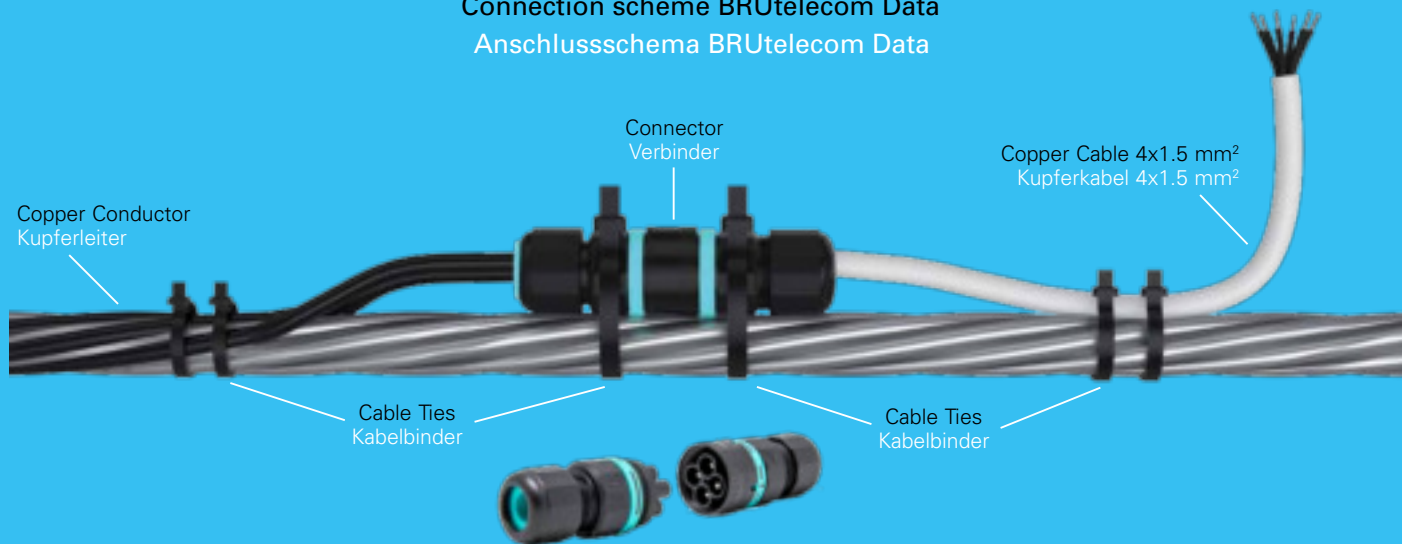

TELECOM ROPES  

---

TELEKOMSEILE

The BRUtelecom series cables enable the transmission of data and electrical power between the bottom and top ropeway terminals via optical fibers and copper conductors. While fiber optics only are stranded in BRUtelecom cable, the BRUtelecom Energy cable comes with additional copper conductors for power transmission. The BRUtelecom Data cable features copper data conductors in the outer layer, which can be tapped as needed to energize safety functions at line towers, such as telecommunication and control sensors.

The BRUtelecom Data+ is the most suitable solution, if you need more copper conductor on the cable car masts.

Universally useful is the BRUtelecom Multi – a cable with all media integrated, that can be opened if needed. Tensioning of the ropes on the masts is not necessary. The telecom cables are available in a complete package including all accessories as well as the fiber optic splice and measuring and hook-up services. Customers obtain a ready-to-use telecom cable system from a single source.

# Rope Type and Applications / Seilart und Anwendungsbereiche

Rope Type <i>Seiltyp</i>	FO Core <i>LWL Kern</i>	FO Shell <i>LWL Mantel</i>	Energy Core <i>Energie Kern</i>	Energy Shell <i>Energie Mantel</i>	Cu-Data Core <i>Cu-Daten Kern</i>	Cu-Data Shell <i>Cu-Daten Mantel</i>	Cu-Pairs Core <i>Cu-Paare Kern</i>	Cu-Pairs Shell <i>Cu-Paare Mantel</i>
BRUtelecom	■	■	■	■	■	■	■	■
BRUtelecom Data	■	■	■	■	■	■	■	■
BRUtelecom Data+	■	■	■	■	■	■	■	■
BRUtelecom Energy	■	■	■	■	■	■	■	■
BRUtelecom Multi	■	■	■	■	■	■	■	■

## Connection scheme BRUtelecom Data Anschlusschema BRUtelecom Data

Connection BRUtelecom Data / Anschluss BRUtelecom Data

Double Dead-End Loop / Doppelabspanspirale

Further Products / Weitere Produkte

Transportation Ropes /  
Transportseile